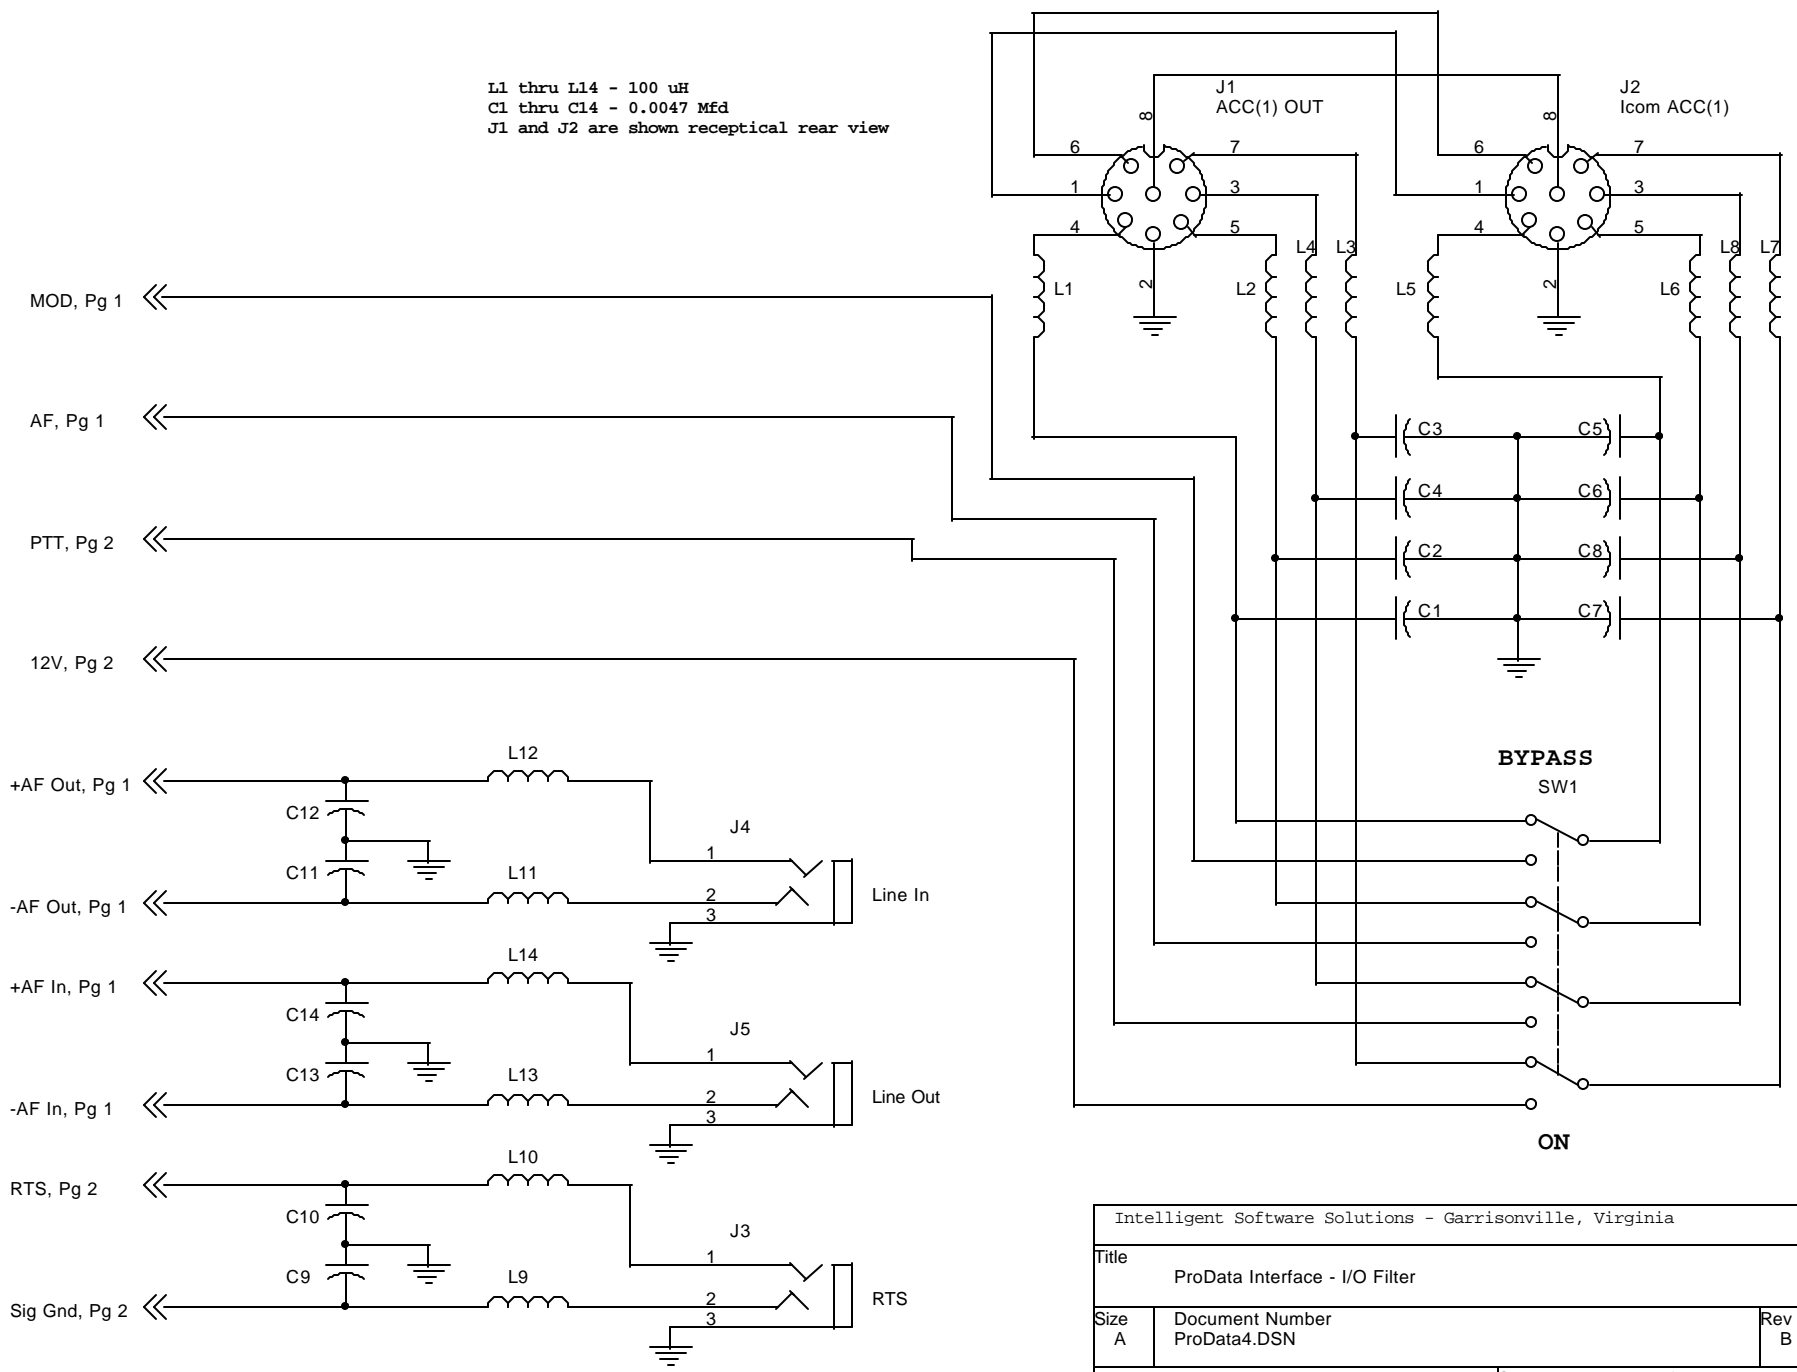

L1 thru L14 - 100 uH
 C1 thru C14 - 0.0047 Mfd
 J1 and J2 are shown receptical rear view

Intelligent Software Solutions - Garrisonville, Virginia		
Title ProData Interface - I/O Filter		
Size A	Document Number ProData4.DSN	Rev B
Date: Friday, February 16, 2001	Sheet 3	of 4